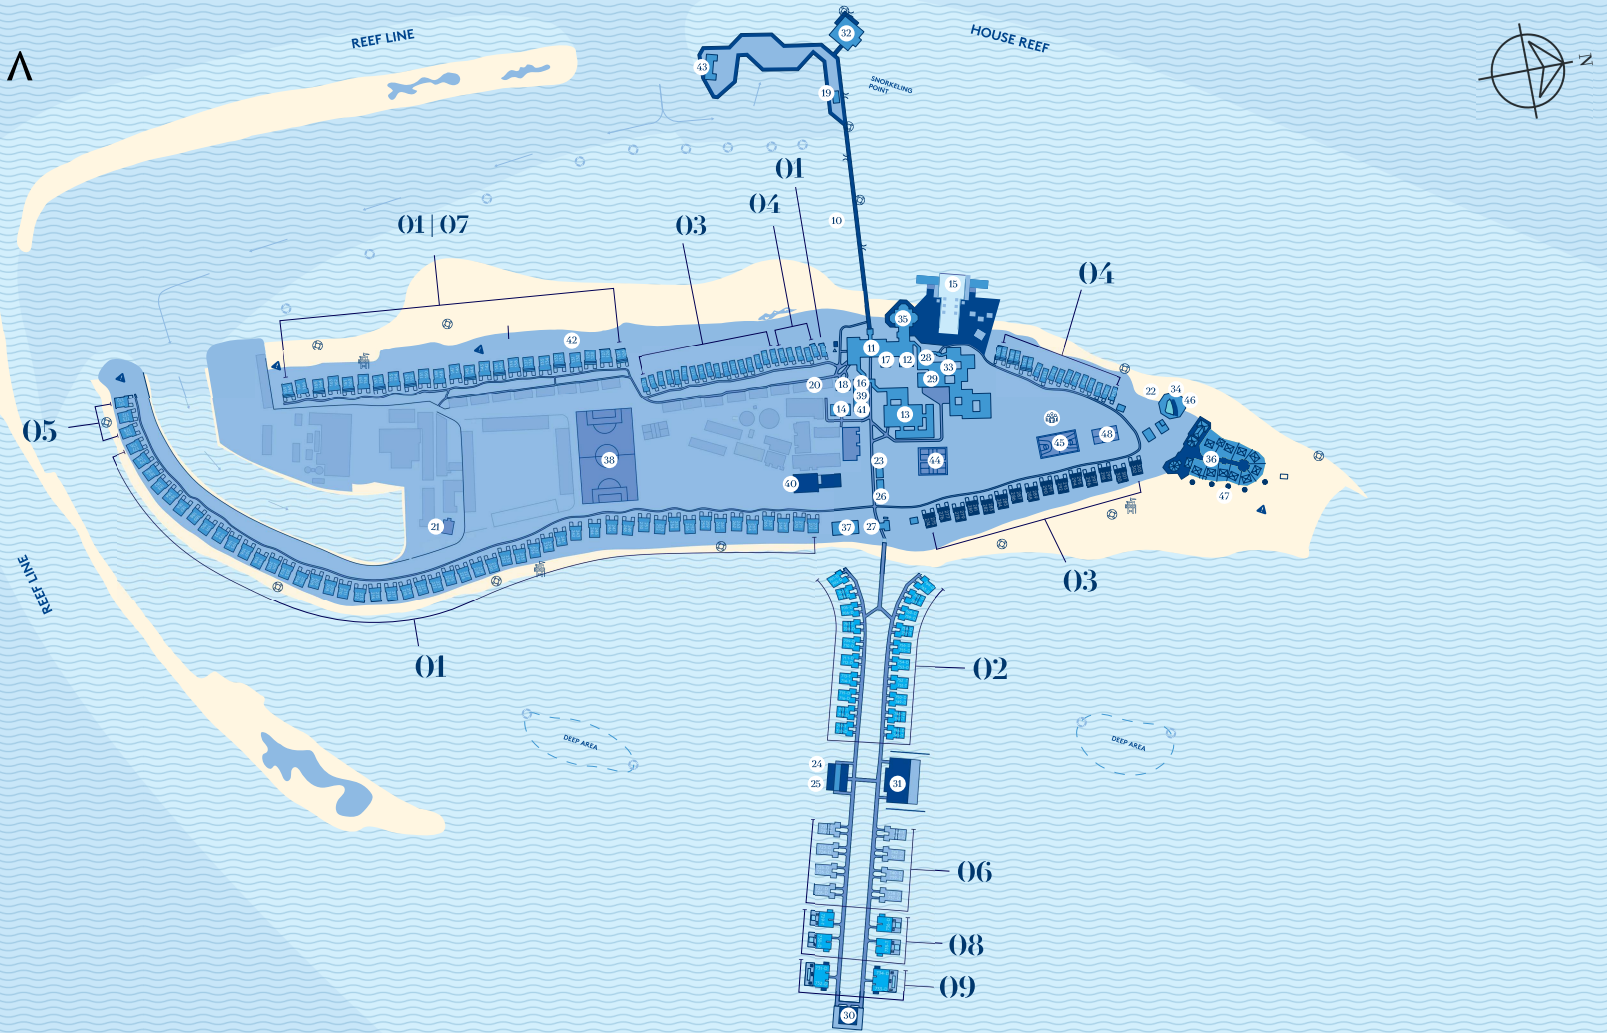

VILLA NAUTICA

PARADISE ISLAND

-  Assembly Area
-  Lifeguard Tower
-  Caution-notice
-  Current Flow

VILLAS

- 01 Beach Villa
- 02 Water Villa
- 03 Deluxe Beach Pool Villa
- 04 Sunset Beach Pool Villa
- 05 Ocean Beach Pool Villa
- 06 Water Villa with Whirlpool
- 07 Two Bedroom Family Beach Villa
- 08 One Bedroom Ocean Suite with Pool
- 09 Two Bedroom Ocean Suite with Pool

FACILITIES

- 10 Main Jetty
- 11 Reception/Office
- 12 Burunu - Conference Hall
- 13 Dhinasha - Conference Hall
- 14 Dhosha
- 15 Swimming Pool
- 16 Photo Studio
- 17 Jewellery Shop & Souvenir Shop
- 18 Clinic
- 19 Welcome Pavilion
- 20 Luggage Room
- 21 Mosque
- 22 Crow's Nest
- 23 Aqua Shop
- 24 My Lady Shop
- 25 Mate & Maidens Shop
- 26 Art Shop
- 27 Capsule

DINING

- 28 Dhaavani Coffee Shop
- 29 Bageecha
- 30 Farumathi
- 31 The Lagoon
- 32 Ristorante al Tramonto
- 33 Fukuya Teppanyaki
- 34 Beach Bar
- 35 Captain's Bar

EXPERIENCES

- 36 Araamu Spa
- 37 Wavy Navy Kids Club
- 38 Football Field
- 39 Sports Center
- 40 Squash & Badminton
- 41 Fitness Club
- 42 Cocoon Lounge
- 43 Diving School
- 44 Tennis Court
- 45 Basketball Court
- 46 Water Sports
- 47 Ship Shape
- 48 Volleyball Court