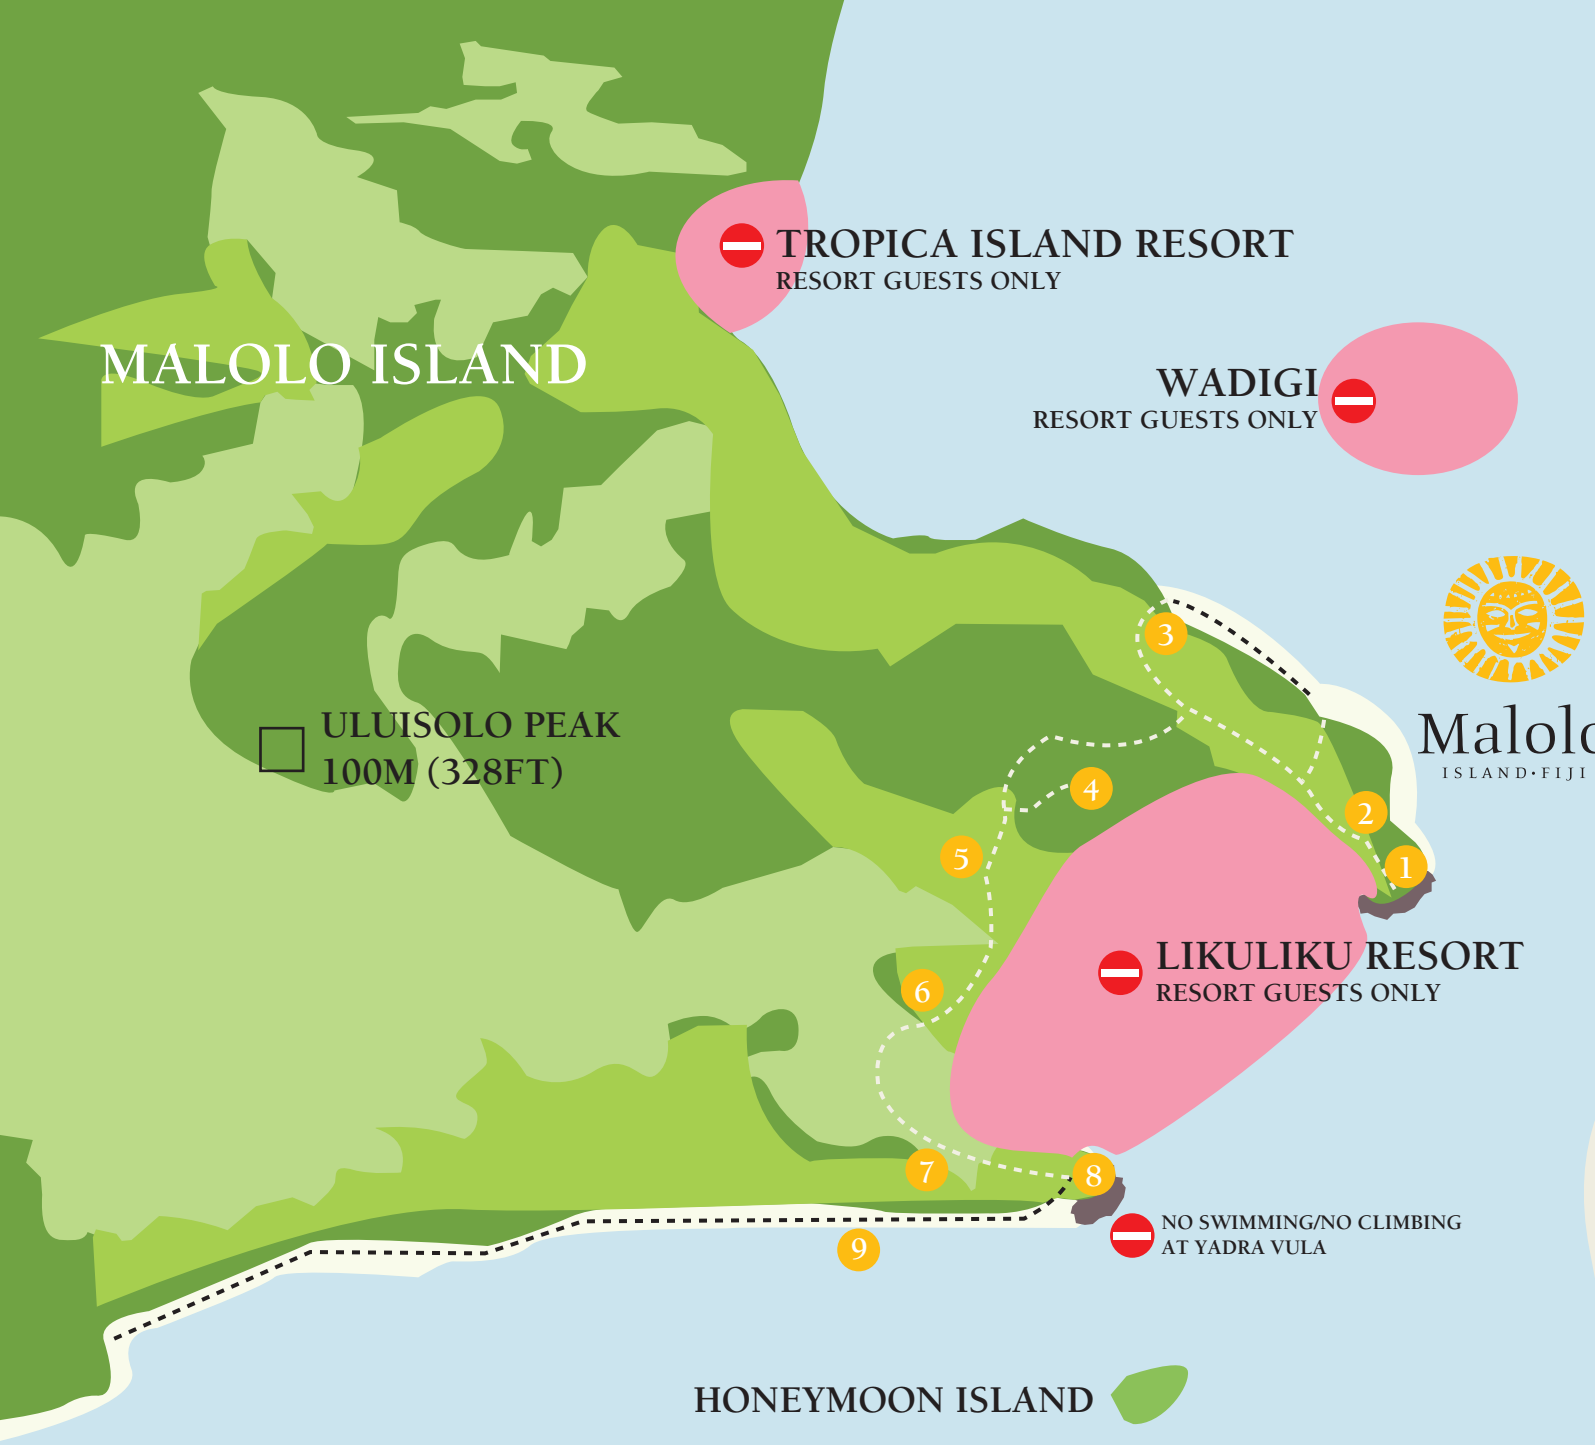

47 Leilani's Beauty Spa
 48 Beach Bar & Restaurant
 49 Watersports Bure & Dive Shop
 50 Arrival Bure

51 Reception & Administration
 52 Malolo Boutique
 53 Kids Pool
 54 Kids Club - Tia's Treehouse

55 Teenagers Lounge - Khail's Club
 56 Adults Only Pool, Swim-Up Bar
 & Lounge/Daybed Area
 57 Adults Lounge - Talei Lounge

58 Terrace Restaurant
 59 Tree Tops Restaurant

TADRA BEACH BURE

OCEAN VIEW BURE

ISLAND BURE

DELUXE OCEAN VIEW BURE

FAMILY BURE

PLANE MOORING

JETTY

ARRIVAL PONTON

Malolo
 ISLAND · FIJI

- NAROBA POINT 1
- JONAS LOOKOUT 2
- TIRI & DOGO (MANGROVES) 3
- VATU TAGI 4
- LIKULIKU FIRE TRACK 5
- NA KI NI WAI 6
- YADRA VULA RIDGE (CAVE) 7
- YADRA VULA HEADLAND 8
- NAIVAKA BEACH WALK 9
- ABSOLUTELY NO ACCESS AREAS