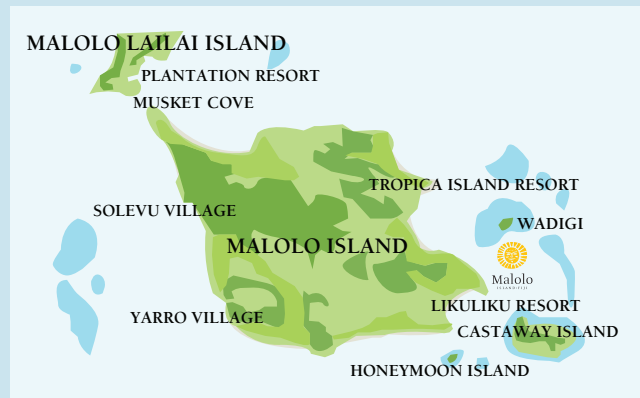

47 Leilani's Beauty Spa
 48 Beach Bar & Restaurant
 49 Watersports Bure & Dive Shop
 50 Arrival Bure

51 Reception & Administration
 52 Malolo Boutique
 53 Kids Pool
 54 Kids Club - Tia's Treehouse

55 Teenagers Lounge - Khail's Club
 56 Adults Only Pool, Swim-Up Bar
 & Lounge/Daybed Area
 57 Adults Lounge - Talei Lounge

58 Terrace Restaurant
 59 Tree Tops Restaurant

TADRA BEACH BURE

OCEAN VIEW BURE

ISLAND BURE

DELUXE OCEAN VIEW BURE

FAMILY BURE

PLANE MOORING

JETTY

ARRIVAL PONTON

Malolo
 ISLAND · FIJI

- NAROBA POINT 1
- JONAS LOOKOUT 2
- TIRI & DOGO (MANGROVES) 3
- VATU TAGI 4
- LIKULIKU FIRE TRACK 5
- NA KI NI WAI 6
- YADRA VULA RIDGE (CAVE) 7
- YADRA VULA HEADLAND 8
- NAIVAKA BEACH WALK 9
- ABSOLUTELY NO ACCESS AREAS