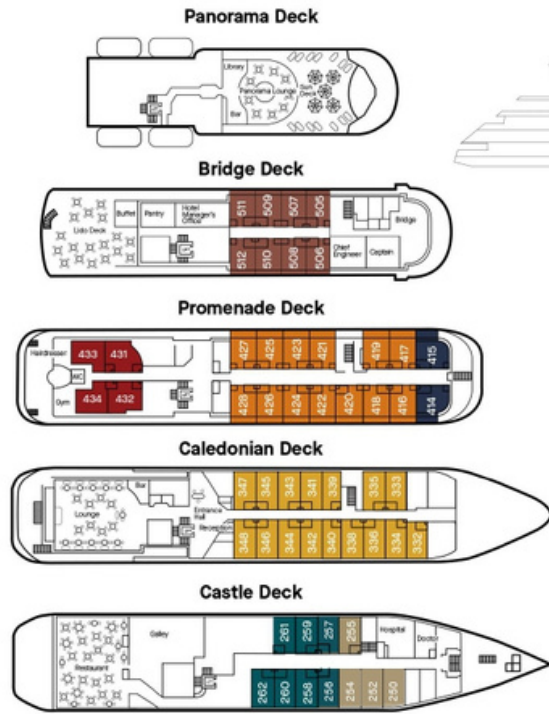

# MS CALEDONIAN SKY DECK AND SUITE PLAN

## Suite Categories

- Owner's Corner Balcony Suites
- Premium Balcony Suites
- Deluxe Balcony Suites
- Premium Suites
- Superior Suites
- Standard Suites
- Standard Suites (Forward)

**Technical Data**  
**MS Caledonian Sky – Refurbished 2021**  
 • Length: 90.6m • Width: 15.3m • Tonnage: 4,200 • Maximum Cruising Speed: 12 Knots • Crew: 75 • Guest Capacity: 99

## ALL SUITES FEATURE:

- Sitting area complete with coffee table & armchairs
- Flat screen televisions (DVD players and DVDs can be borrowed from reception for use in your suite)
- King-size bed or twin beds
- En-suite bathroom featuring a country style wash basin, a heated towel rail, shaver outlet and vanity unit with sink and walk-in shower and/or corner bath tub
- Dressing gowns and slippers are also provided for your comfort
- Mini-fridge, cabin to cabin telephone, programmable electronic safe, hairdryer, assorted Molton Brown toiletries, individually controlled air-conditioning and heating
- Bottled water replenished daily

## STANDARD (FORWARD) SUITES

- Standard Suite, 244 sq. ft/ 22.7 sq. m
- Portholes
- Spacious wardrobes, dressing table with large mirror and stool