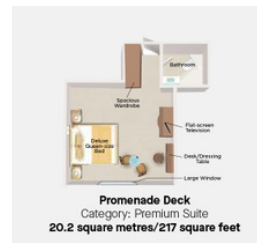

## Suite Categories

- Owner's Corner Balcony Suites
- Premium Balcony Suites
- Deluxe Balcony Suites
- Premium Suites
- Superior Suites
- Standard Suites
- Standard Suites (Forward)

**Technical Data**  
**MS Caledonian Sky – Refurbished 2021**  
 • Length: 90.6m • Width: 15.3m • Tonnage: 4,200 • Maximum Cruising Speed: 12 Knots • Crew: 75 • Guest Capacity: 99

## ALL SUITES FEATURE:

- Sitting area complete with coffee table & armchairs
- Flat screen televisions (DVD players and DVDs can be borrowed from reception for use in your suite)
- King-size bed or twin beds
- En-suite bathroom featuring a country style wash basin, a heated towel rail, shaver outlet and vanity unit with sink and walk-in shower and/or corner bath tub
- Dressing gowns and slippers are also provided for your comfort
- Mini-fridge, cabin to cabin telephone, programmable electronic safe, hairdryer, assorted Molton Brown toiletries, individually controlled air-conditioning and heating
- Bottled water replenished daily

## STANDARD (FORWARD) SUITES

- Standard Suite, 244 sq. ft/ 22.7 sq. m
- Portholes
- Spacious wardrobes, dressing table with large mirror and stool

## PREMIUM SUITES

- Premium Suite, 217 sq. ft/ 20.2 sq. m
- Large window
- Spacious wardrobe, dsressing table with large mirror and stool or desk