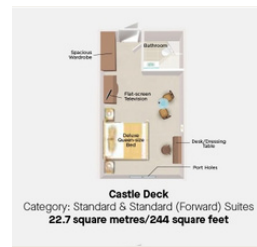

## Suite Categories

- Owner's Corner Balcony Suites
- Premium Balcony Suites
- Deluxe Balcony Suites
- Premium Suites
- Superior Suites
- Standard Suites
- Standard Suites (Forward)

**Technical Data**  
**MS Caledonian Sky – Refurbished 2021**  
 • Length: 90.6m • Width: 15.3m • Tonnage: 4,200 • Maximum Cruising Speed: 12 Knots • Crew: 75 • Guest Capacity: 99

## STANDARD (FORWARD) SUITES

- Standard Suite, 244 sq. ft/ 22.7 sq. m
- Portholes
- Spacious wardrobes, dressing table with large mirror and stool

## SUPERIOR SUITES

- Superior Suite, 232 sq. ft/ 21.6 sq. m
- Large window
- Spacious wardrobes, dressing table with large mirror and stool

## PREMIUM SUITES

- Premium Suite, 217 sq. ft/ 20.2 sq. m
- Large window
- Spacious wardrobe, dsressing table with large mirror and stool or desk