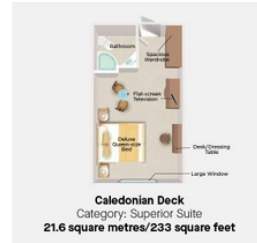

## Suite Categories

- Owner's Corner Balcony Suites
- Premium Balcony Suites
- Deluxe Balcony Suites
- Premium Suites
- Superior Suites
- Standard Suites
- Standard Suites (Forward)

**Technical Data**  
**MS Caledonian Sky – Refurbished 2021**  
 • Length: 90.6m • Width: 15.3m • Tonnage: 4,200 • Maximum Cruising Speed: 12 Knots • Crew: 75 • Guest Capacity: 99

## STANDARD (FORWARD) SUITES

- Standard Suite, 244 sq. ft/ 22.7 sq. m
- Portholes
- Spacious wardrobes, dressing table with large mirror and stool

## SUPERIOR SUITES

- Superior Suite, 232 sq. ft/ 21.6 sq. m
- Large window
- Spacious wardrobes, dressing table with large mirror and stool

## PREMIUM SUITES

- Premium Suite, 217 sq. ft/ 20.2 sq. m
- Large window
- Spacious wardrobe, dsressing table with large mirror and stool or desk