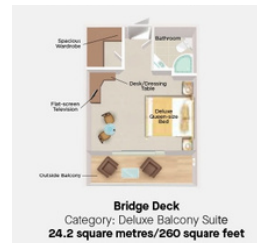

## Suite Categories

- Owner's Corner Balcony Suites
- Premium Balcony Suites
- Deluxe Balcony Suites
- Premium Suites
- Superior Suites
- Standard Suites
- Standard Suites (Forward)

**Technical Data**  
**MS Caledonian Sky – Refurbished 2021**  
 • Length: 90.6m • Width: 15.3m • Tonnage: 4,200 • Maximum Cruising Speed: 12 Knots • Crew: 75 • Guest Capacity: 99

## STANDARD (FORWARD) SUITES

- Standard Suite, 244 sq. ft/ 22.7 sq. m
- Portholes
- Spacious wardrobes, dressing table with large mirror and stool

## SUPERIOR SUITES

- Superior Suite, 232 sq. ft/ 21.6 sq. m
- Large window
- Spacious wardrobes, dressing table with large mirror and stool

## PREMIUM SUITES

- Premium Suite, 217 sq. ft/ 20.2 sq. m
- Large window
- Spacious wardrobe, dsressing table with large mirror and stool or desk